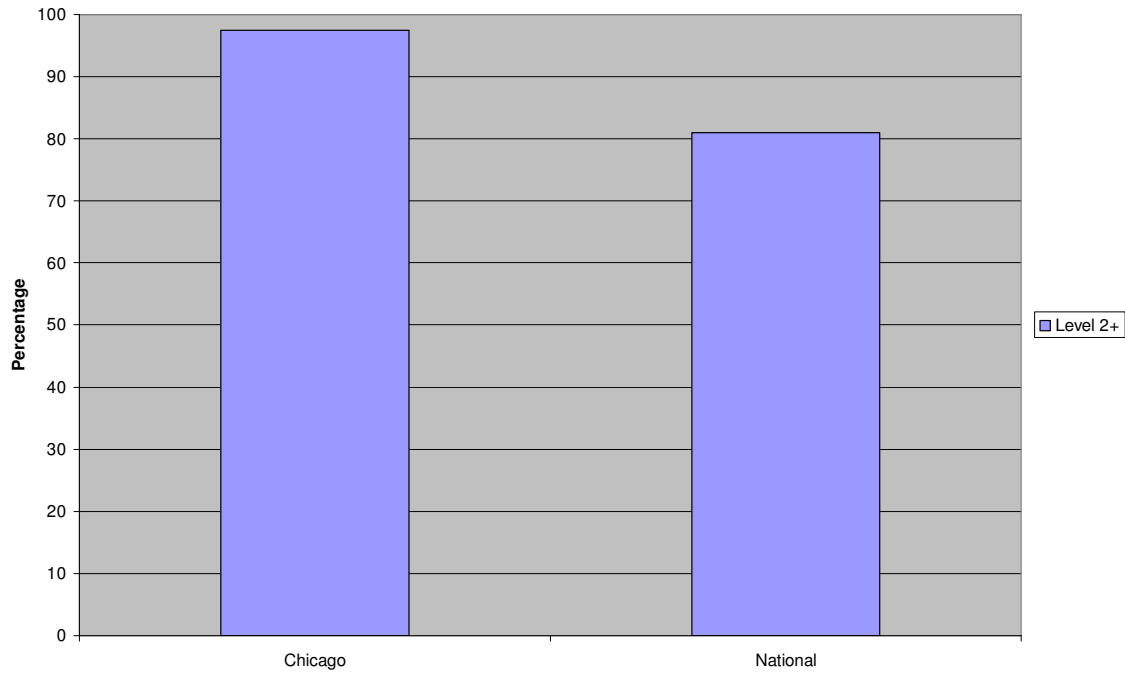

British School of Chicago KS1 SATs Results 2007

Writing

Percentage of Year 2 students achieving Level 2+ in Writing

Percentage of Year 2 students achieving Level 3 in Writing