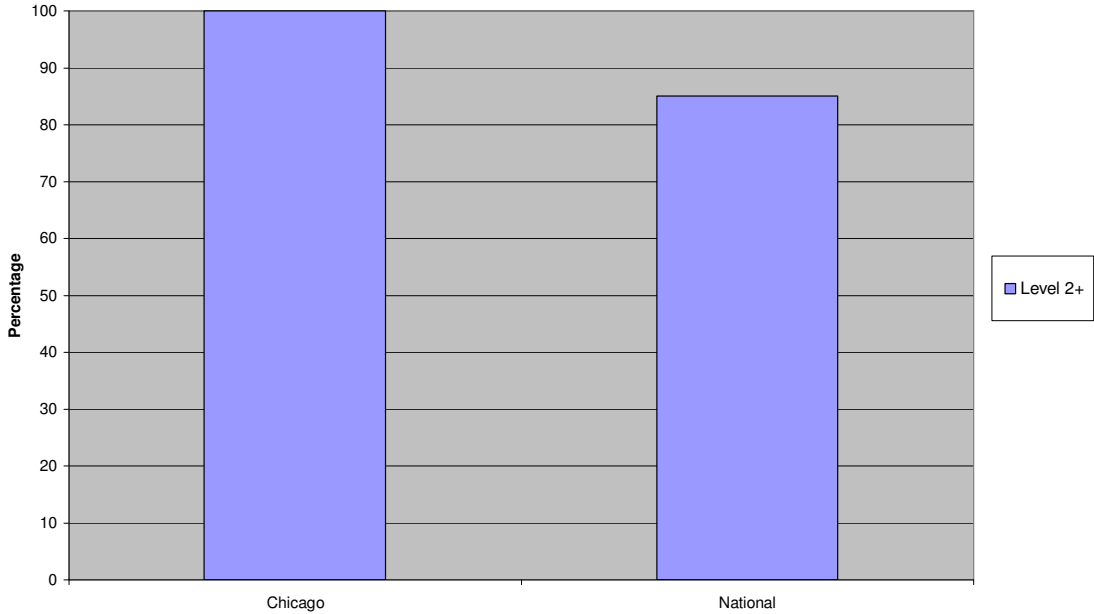

British School of Chicago KS1 SATs Results 2007

Reading

Percentage of Year 2 students achieving Level 2 + in Reading

Percentage of Year 2 students achieving Level 3 in Reading